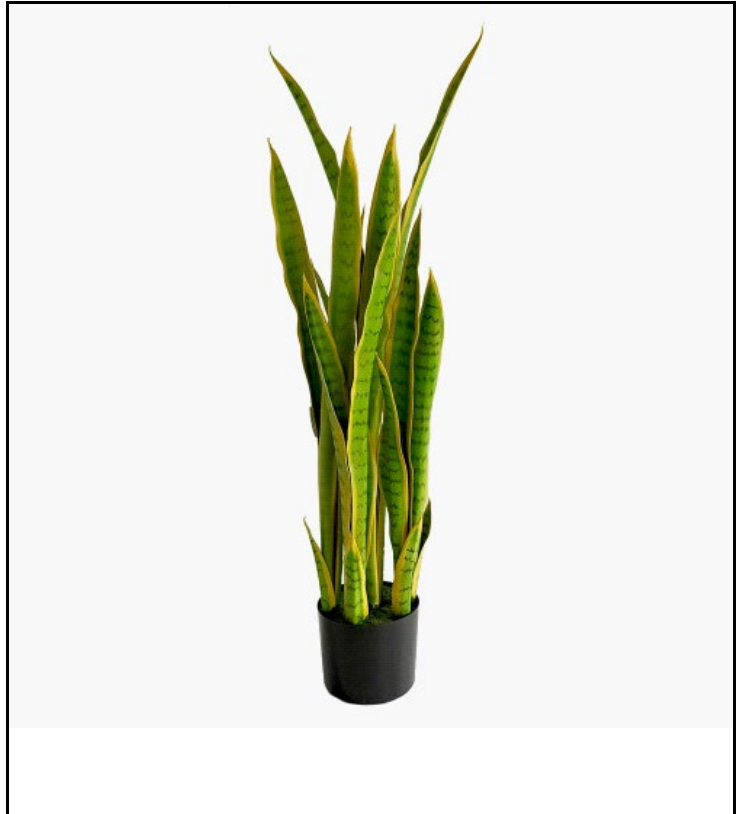

Autograph Foliages

Product Specification

Item Number: AR-162160

Description: 37" Plastic Sansevieria Plant - 21 Green/Yellow Leaves - Weighted Base - FIRE RETARDANT

Overall Length: 0

Width: 0

Height: 37"

Length: 0

Material Type: IFR LDPE

Color: Green/Yellow

Leaf Count: 21

Flower Count: 0

Bud Count: 0

Weighted Base: Yes

Bare Stem: No

Stem/Trunk Type: 0

Custom-Made: No

Fire Retardant: Yes

Limited UV Exterior: No

Polyblend Outdoor: No

Packing Information:

Unit of Measure: Pc.

Tray Quantity: *

Case Quantity: 2

Box Dimension: 39" x 14" x 9"

Est. Box Weight: 15

No. of Cartons: 1

Ships UPS/FedEx: Yes

Brand: FireSafe Foliage®

Recommended: For Indoor Use Only

Extra Info: Weighted Pot: 5.25" H X 6" W

Testing and Warranty Information:

- NFPA 701 Small Scale Method 1 Fire Test for Plastic Foliage